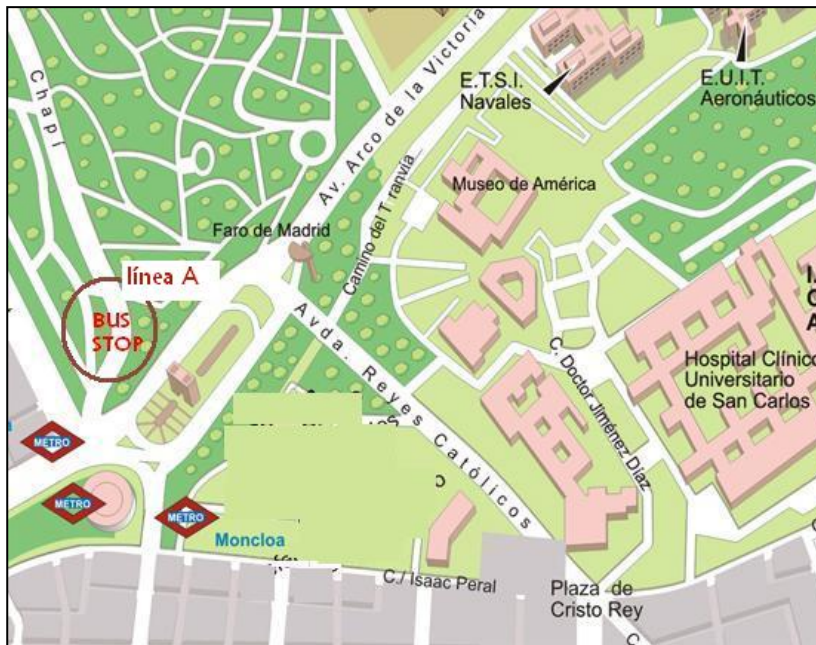

HOW TO GET HERE:

BILLETE METROBÚS / METROBUS TICKET

El billete **Metrobús** es válido para metro y autobús. **Metrobús 10 viajes** (12,20€ aprox.) Permite acceso a **Campus de Somosaguas** desde el centro de Madrid.

Metrobus tickets are valid both for Metro and Bus. **Metrobús 10 trips**: 12,20€ (aprox) allows to reach **Campus de Somosaguas** from Madrid city centre.

BUS A to Somosaguas

Trip takes about 15-20 minutes (more with heavy traffic)

Warning: peak hour between 8.00 and 9.00 h.